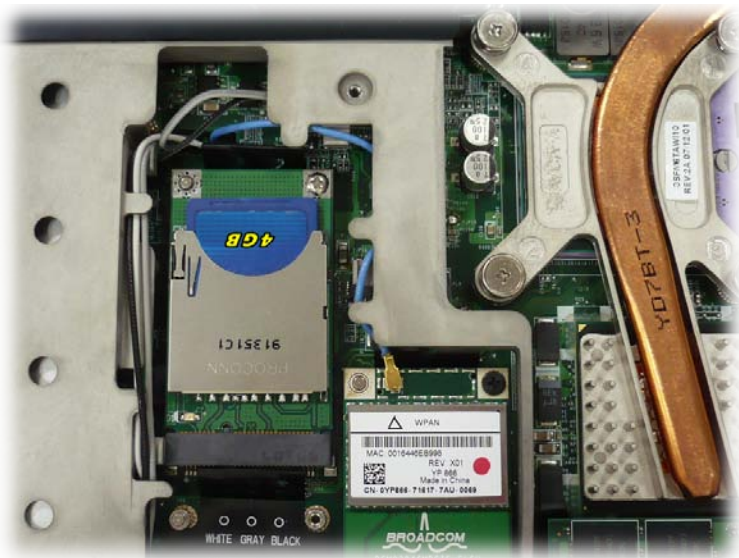

## SDHC/SDIO Card to mPCIe adapter ver1.1

MR04R Mini-Card adapter for SD card is low-cost SSD and Ready-boost solution for laptop computers. Your SD card can easily into the full size of Mini Card slot of newer laptops with MR04R. The MR04R was the best of the external drives. Solid State Drive (SSD) that delivers extra memory and reliably backs up your important data without cables and the protrusion of other, more awkward external storage devices.

Boosts System Performance in Windows 7. Ideal for use with the minicard SSD is for ReadyBoost. A Windows feature allows you to boost your system performance with fast caching directly to the SD Card. This allows you to access the data stored on your SD card faster than accessing it from your hard disk drive. And PC users can partition the drive for both Ready Boost and storage/backup for ultimate convenience.

### Key Features

- Designed for use with laptop / netbook computers.
  - SD card capacity: Up to 32G
  - Extreme high speed: Transfer files up to 25MB/sec. 50MHz(max)/4bit for SDHC.
- Note: Actual throughput may vary based on the SD card speed and computer configuration.**
- Compatible with Windows 7 / Vista / XP sp3 (Use Microsoft Inbox driver, NO need install special driver)

### Product Specifications

- PCI Express Mini Card Electromechanical Specification 1.0 (Use PCIe interface)
- Input Socket SDHC / SD (SD Specification 2.0)
- Compliant with SD Host Controller Standard Specification 1.0
- Compliant with SDIO Specification 1.1
- Compliant with SD Memory Card Specification Version 2.0
- 30mm x 50.95mm dimension