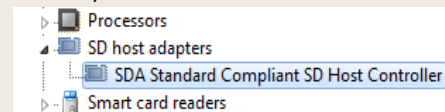

Key Features

1. Designed for use with laptop / netbook computers.
   - SD card capacity: Up to 32G
   - Extreme high speed: Transfer files up to 25MB/sec. 50MHz(max)/4bit for SDHC.
2. **Note: Actual throughput may vary based on the SD card speed and computer configuration.**
3. Compatible with Windows 7 / Vista / XP sp3 (Use Microsoft Inbox driver, NO need install special driver)