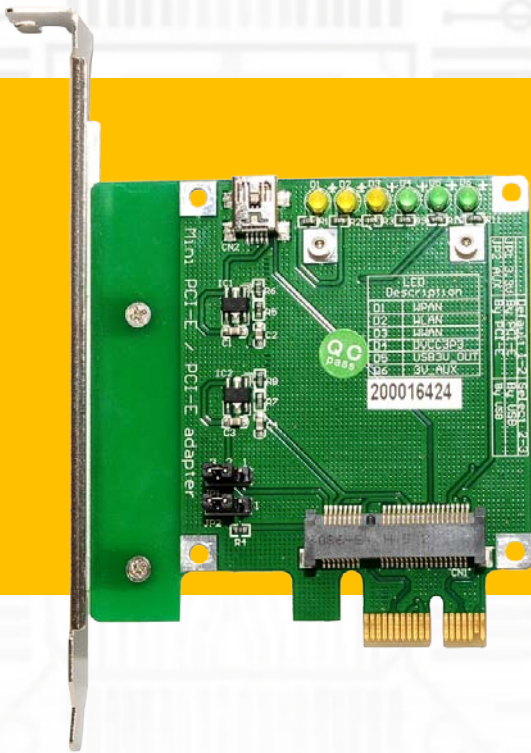

Mini PCI-E / PCI-E adapter

MP1

The PCI-E Mini Card adapter is designed for desktop PCs that converts PCI Express Mini Card to USB and standard PCI-Express 1x slot.

This adapter allows you to use your existing PCI-E Mini Card Add-in Card in the PCI Express slot or USB port of your mother board.

Function:

- Allows user to test PCI Express Mini modules on the PCI Express slot or USB port
- Supports two primary system bus interface: PCI Express and USB
- Supports all of Mini-Cards such as 3G,CDMA , WLAN,WLAN, MODEM Mini Card to desktop PC.