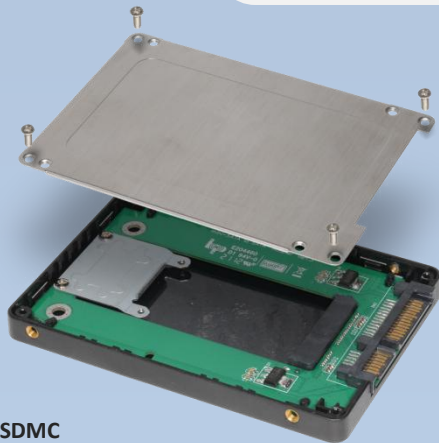

## SSDMC V1.3 (mini-SATA to SATA Adapter)

SSDMC adapter enables using of mini-SATA SSD as a direct replacement for the 2.5" HDD in the notebook. Once installed, the mSATA SSD behaves like the 2.5" HDD with low power consumption, fast access time and completely shock resistant.

### Function

- Allows user to use standard SATA-IO mSATA SSD to SATA hard drive in the Desktop or Laptop
- Support Hi-Speed SATA2 mass storage interface.
- Transparent to the operating system and does not require any software drivers

### SSDMC Package Contents

**SSDMC**  
(mini-SATA to 2.5" SATA hard drive frame kit) X1

Screw x2