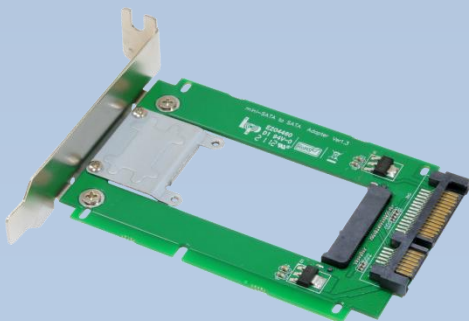

## SSDMC V1.3 (mini-SATA to SATA Adapter)

SSDMC adapter enables using of mini-SATA SSD as a direct replacement for the 2.5" HDD in the notebook. Once installed, the mSATA SSD behaves like the 2.5" HDD with low power consumption, fast access time and completely shock resistant.

### SSDMC Package Contents

**SSDMC**  
(mini-SATA to 2.5" SATA hard drive frame kit) X1

Screw x2

### SSDMC module Package Contents

**SSDMC module**  
(mini-SATA adapter with PCI bracket) x1

**JP0155**  
(Standard Height PCI express bracket) x1

Screw x2

As a New manufacturer of quality computer connectivity products since 2009/Mar, BPLUS technology brings to market a broad range of upgrade products. These products bridge the connection between Desktop/Notebook systems and external peripherals.