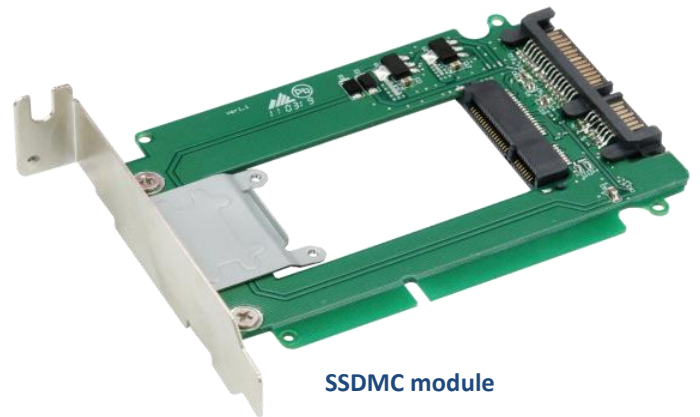

## SSDMC V1.3 (mini-SATA to SATA Adapter)

SSDMC adapter enables using of mini-SATA SSD as a direct replacement for the 2.5" HDD in the notebook. Once installed, the mSATA SSD behaves like the 2.5" HDD with low power consumption, fast access time and completely shock resistant.

SSDMC

SSDMC module

### Function

- Allows user to use standard SATA-IO mSATA SSD to SATA hard drive in the Desktop or Laptop
- Support Hi-Speed SATA2 mass storage interface.
- Transparent to the operating system and does not require any software drivers

### SSDMC module Package Contents

**SSDMC module**  
(mini-SATA adapter with PCI bracket) x1

**JP0155**  
(Standard Height PCI express bracket) x1

Screw x2

As a New manufacturer of quality computer connectivity products since 2009/Mar, BPLUS technology brings to market a broad range of upgrade products. These products bridge the connection between Desktop/Notebook systems and external peripherals.