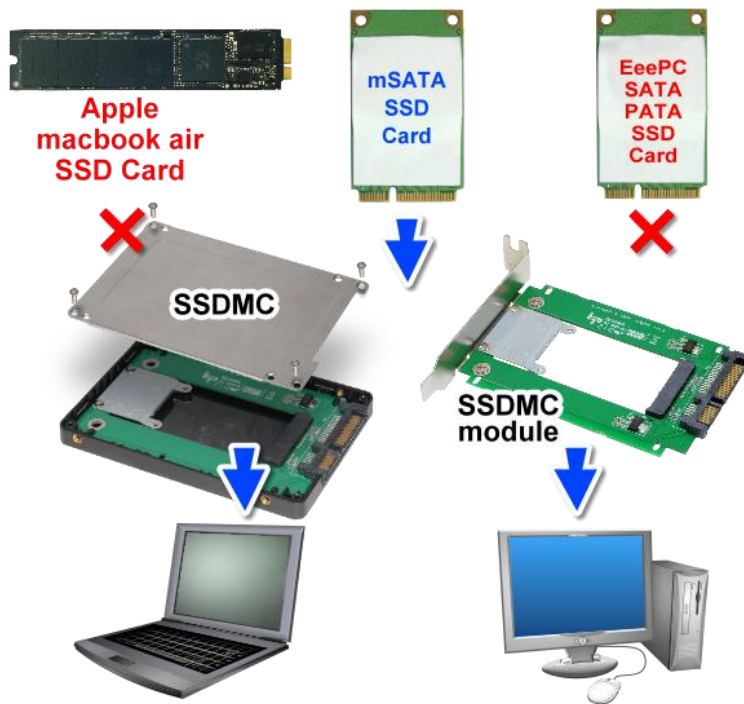

## SSDMC V1.3 (mini-SATA to SATA Adapter)

SSDMC adapter enables using of mini-SATA SSD as a direct replacement for the 2.5" HDD in the notebook. Once installed, the mSATA SSD behaves like the 2.5" HDD with low power consumption, fast access time and completely shock resistant.

### Function

- Allows user to use standard SATA-IO mSATA SSD to SATA hard drive in the Desktop or Laptop
- Support Hi-Speed SATA2 mass storage interface.
- Transparent to the operating system and does not require any software drivers

### System Requirements

DOS, Windows XP, Vista, Windows 7, Server 2008  
Linux, Mac

As a New manufacturer of quality computer connectivity products since 2009/Mar, BPLUS technology brings to market a broad range of upgrade products. These products bridge the connection between Desktop/Notebook systems and external peripherals.

### SSDMC Package Contents

**SSDMC**  
(mini-SATA to 2.5" SATA hard drive frame kit) X1

Screw x2