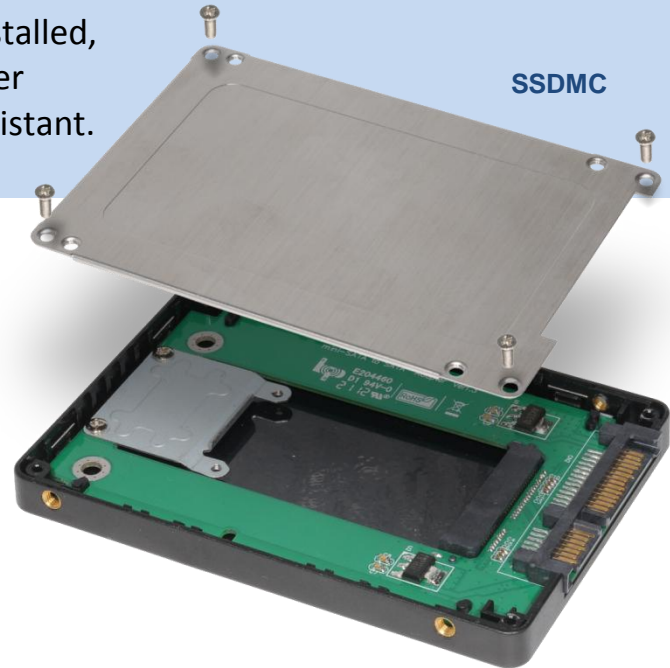

## SSDMC V1.3 (mini-SATA to SATA Adapter)

SSDMC adapter enables using of mini-SATA SSD as a direct replacement for the 2.5" HDD in the notebook. Once installed, the mSATA SSD behaves like the 2.5" HDD with low power consumption, fast access time and completely shock resistant.

SSDMC

SSDMC module

### Function

- Allows user to use standard SATA-IO mSATA SSD to SATA hard drive in the Desktop or Laptop
- Support Hi-Speed SATA2 mass storage interface.
- Transparent to the operating system and does not require any software drivers