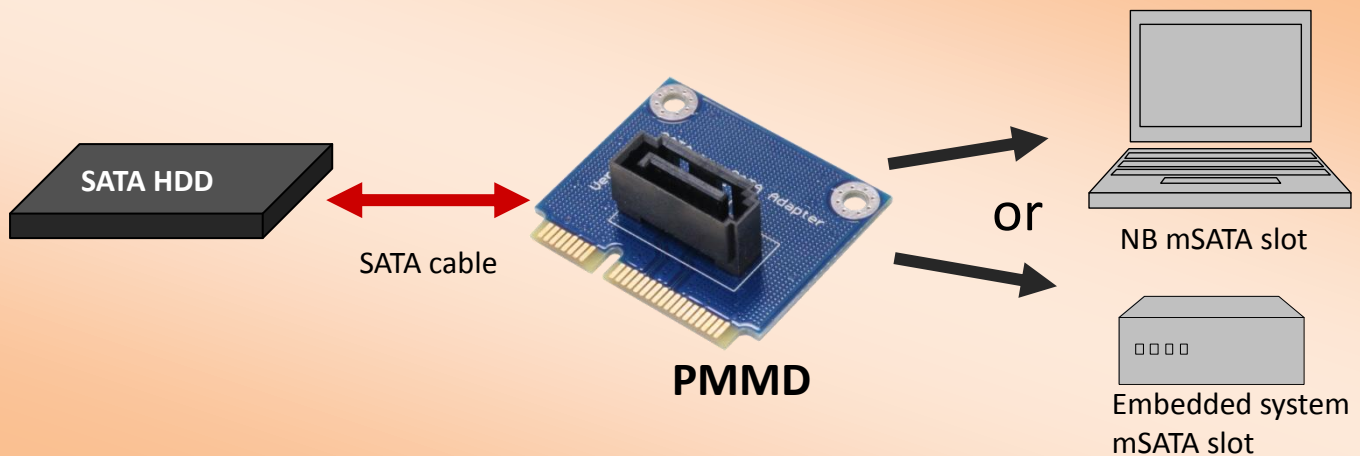

PMMD (SATA to mini-SATA adapter)

The SATA to mSATA adapter is a converter tool for mini-SATA interface.

This module allows you connect any SATA device to the m-SATA slot through a standard SATA cable.

Function

- Allows user to use standard SATA hard device to SATA-IO mSATA slot in the Desktop or Laptop
- Transparent to the operating system and does not require any software drivers

System Requirements:

- mSATA slot

Notice:

- This adapter is engineering test tools. NOT for home or office use.
- The Products just only support mSATA slot, Can't support PCI express mini card, Can't support Apple MacBook air SSD Card.

PMMD Package Contents

PMMD
(SATA to half mSATA adapter) x1

Metal Baffle x1
(Half to Full minicard bracket)

Screw x4

As a New manufacturer of quality computer connectivity products since 2009/Mar, BPLUS technology brings to market a broad range of upgrade products. These products bridge the connection between Desktop/Notebook systems and external peripherals.