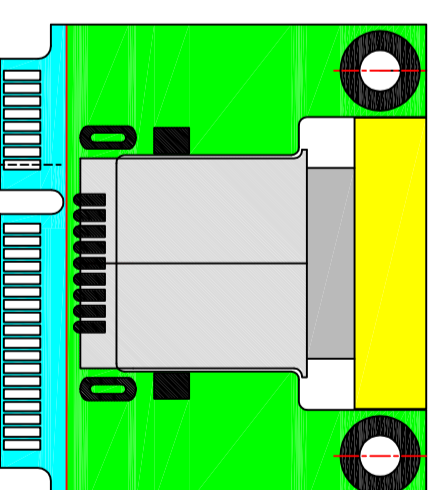

Mini PCI-E Card

Mini PCI-E Card

Mini PCI-E Card

APPROVED:	- TOLERANCES -		UNIT:	TITLE :	SHEET
ENGINEER:	General	Angles	mm	mPCIe passive Adapter	1/1
CHECKED:	30~ ±0.25	0° ±3°	SCALE:	DRAWING NUMBER:	SIZE
DRAWN:	10~30 ±0.20	0.0° ±2°	1:1	PM3N_Dimension	A4
Gerry Chen	5~10 ±0.15			Date	REV.
	0~5 ±0.10			2009/Sep/14th	A/0