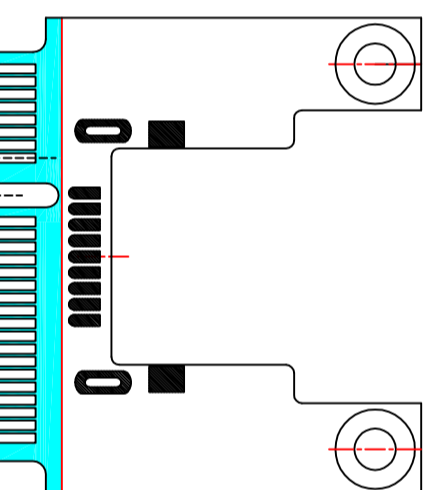

Mini PCI-E Card

Mini PCI-E Card

Mini PCI-E Card

APPROVED:	- TOLERANCES -		UNIT:	TITLE :	SHEET
ENGINEER:	General	Angles	mm	mPCIe passive Adapter	1/1
CHECKED:	30~ ±0.25	0° ±3°	SCALE:	DRAWING NUMBER:	SIZE
DRAWN:	10~30 ±0.20	0.0° ±2°	1:1	PM3N_Dimension	A4
Gerry Chen	5~10 ±0.15			Date	REV.
	0~5 ±0.10			2009/Sep/14th	A/0