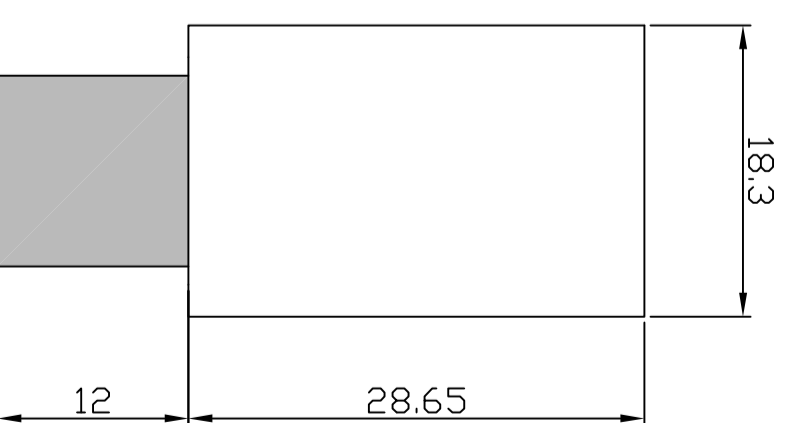

Mini PCI-E Card

Mini PCI-E Card

Mini PCI-E Card

APPROVED:	- TOLERANCES -		UNIT:	TITLE :	SHEET
ENGINEER:	General	Angles	mm	mPCIe passive Adapter	1/1
CHECKED:	30~ ±0.25	0° ±3°	SCALE:	DRAWING NUMBER:	SIZE
DRAWN:	10~30 ±0.20	0.0° ±2°	1:1	PM3N_Dimension	A4
Gerry Chen	5~10 ±0.15			Date	REV.
	0~5 ±0.10			2009/Sep/14th	A/0