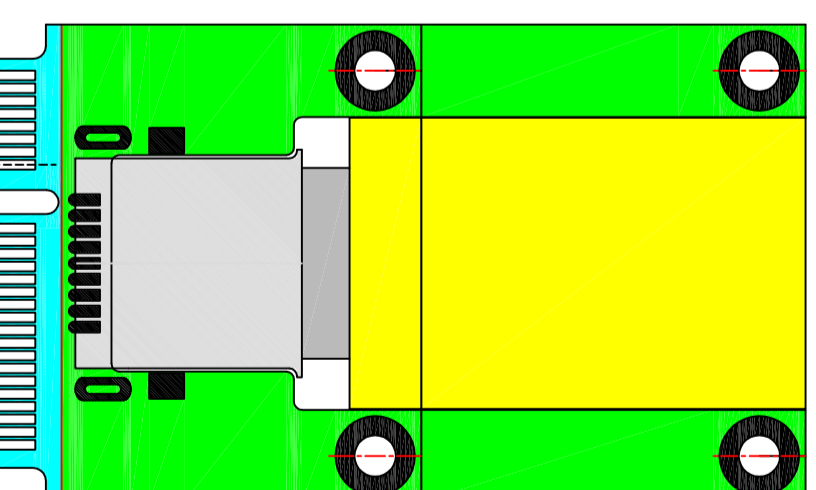

Mini PCI-E Card

Mini PCI-E Card

Mini PCI-E Card

APPROVED:	- TOLERANCES -		UNIT:	TITLE :	SHEET
ENGINEER:	General	Angles	mm	mPCIe passive Adapter	1/1
CHECKED:	30~ ±0.25	0° ±3°	SCALE:	DRAWING NUMBER:	SIZE
DRAWN:	10~30 ±0.20	0.0° ±2°	1:1	PM3N_Dimension	A4
Gerry Chen	5~10 ±0.15			Date	REV.
	0~5 ±0.10			2009/Sep/14th	A/0