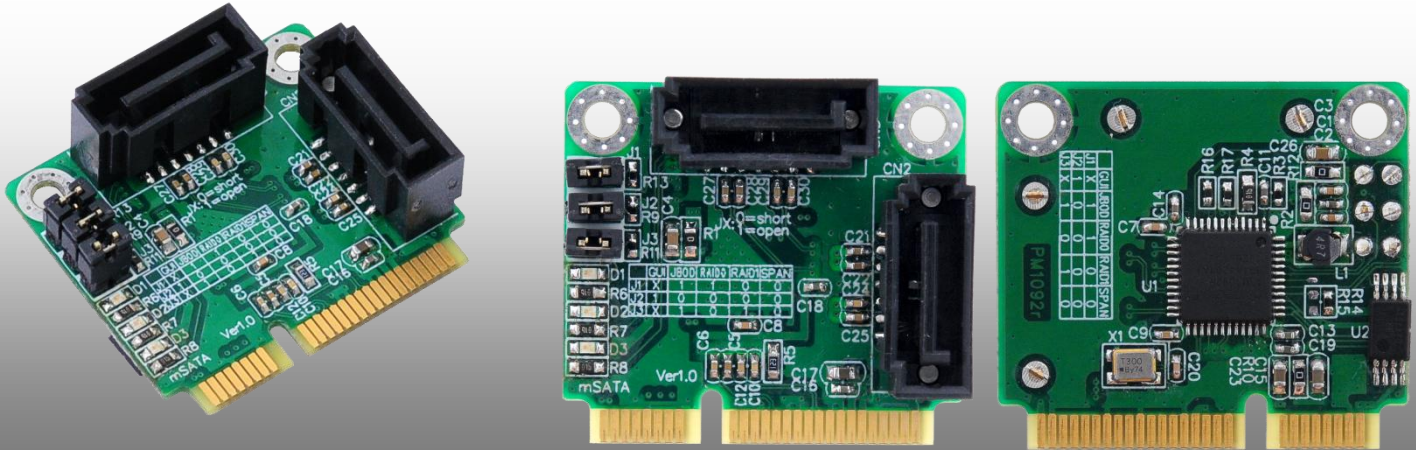

## PM1092R

Dual SATA to mini-SATA RAID Adapter

Product > mSATA interface > PM1092R

### First Impression

PM1092R adapter enables two SATA device to mSATA by RAID function in the laptop PC or desktop PC. Once installed, the SATA device in some RAID mode with faster or more reliable RAID functions, low power consumption, fast access time and completely shock resistant.

### Function

- Allows user to use standard SATA device to mSATA in the Desktop or Laptop
- RAID mode : JBOD (Port Multiplier ), RAID0 (Striping/Fast), RAID1(Mirror/Safe), Span (Big)

	GUI	JBOD	RAID0	RAID1	Span
J1	X	1	1	0	0
J2	1	0	0	0	0
J3	X	1	0	1	0

- Support Hi-Speed SATA3 / 6Gbps mass storage interface.
- Transparent to the operating system and does not require any software drivers
- Dimension: DxWxH : 30 x 26.8 x 11.4 mm

**System Requirements:**