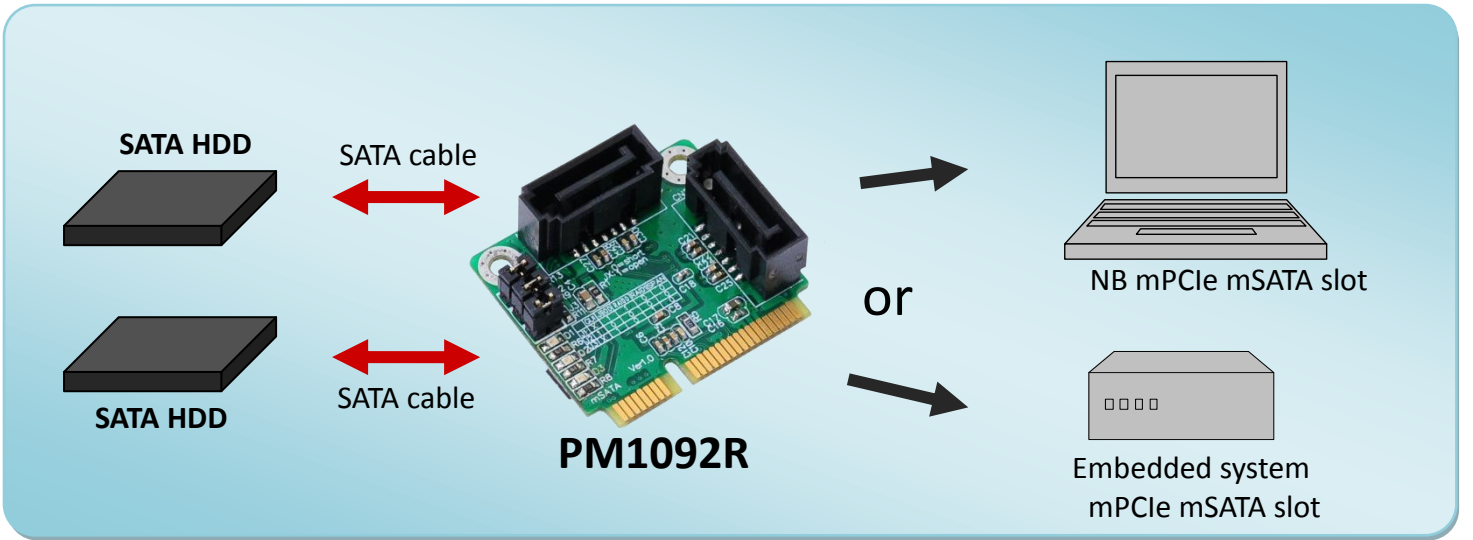

## PM1092R

Dual SATA to mini-SATA RAID Adapter

Product > mSATA interface > PM1092R

### First Impression

PM1092R adapter enables two SATA device to mSATA by RAID function in the laptop PC or desktop PC. Once installed, the SATA device in some RAID mode with faster or more reliable RAID functions, low power consumption, fast access time and completely shock resistant.

### Function

- Allows user to use standard SATA device to mSATA in the Desktop or Laptop
- RAID mode : JBOD (Port Multiplier ), RAID0 (Striping/Fast), RAID1(Mirror/Safe), Span (Big)

	GUI	JBOD	RAID0	RAID1	Span
J1	X	1	1	0	0
J2	1	0	0	0	0
J3	X	1	0	1	0

- Support Hi-Speed SATA3 / 6Gbps mass storage interface.
- Transparent to the operating system and does not require any software drivers
- Dimension: DxWxH : 30 x 26.8 x 11.4 mm

**System Requirements:**