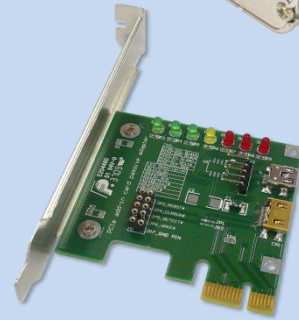

# MR11 ( mPCIe passive adapter ver1.1 )

MR11-EC2C  
MR11-PM3N  
MR11-HP1A

The MR11 is designed for Notebook PCs that converts mini PCI express Card to ExCard or mPCIe or PCIe connector. This adapter allows you to use your existing mPCIe Card in the notebook or desktop PC for test.

MR11

Option: EC2C

Option: PM3N

Option: HP1A

## Function:

- **MR11-EC2C** allows user to test mini PCI express-Card on the ExpressCard slot
- **MR11-PM3N** allows user to extend mini PCI express Card
- **MR11-HP1A** allows user to test mini PCI express Card on the PCIe 1x slot.