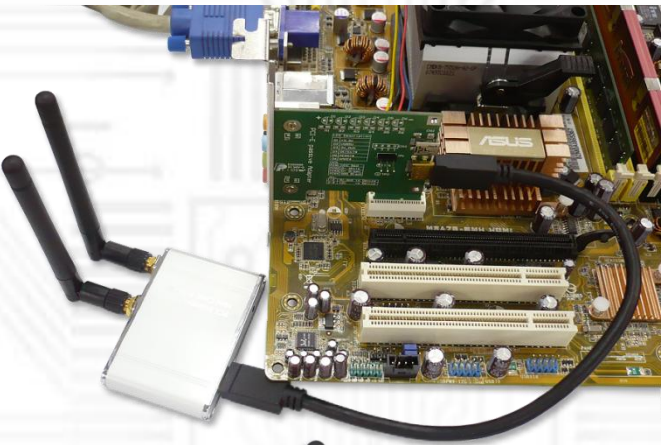

u.FL/IPX (Mini-PCI) to RP-SMA pigtail WiFi RF cable adapter