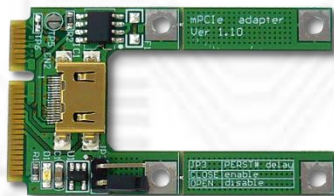

# MR11 ( mPCIe passive adapter ver1.1 )

MR11-EC2C  
MR11-PM3N  
MR11-HP1A

The MR11 is designed for Notebook PCs that converts mini PCI express Card to ExCard or mPCIe or PCIe connector. This adapter allows you to use your existing mPCIe Card in the notebook or desktop PC for test.

u.FL/IPX (Mini-PCI) to RP-SMA pigtail WiFi RF cable adapter

RP-SMA

u.FL (IPX)

IPX to RP-SMA cable x2

### Package Contents:

**MR11**  
(mPCIe passive adapter ver1.1) x1

**PCIEMM-060A**  
(Custom PCIe Male to Male 60cm) x1

Screw x2

### Option Contents:

- **EC2C** (Express card to the converted port adaptor) x1

- **PM3N** (mini PCIe card to the converted port adaptor ver 1.10) x1
- Screw x2

- **HP1A**(PCIe 1X passive dapter) x1
- Y02-WH-015 (Dupont 5PIN to dupont 5PIN USB cable) x1
- Low profile PCI express bracket x1