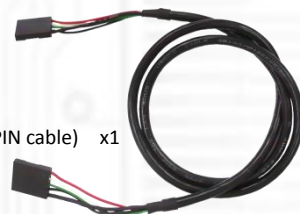

MP2W-625023 Package Contents

- ◆ **MP2W**
(Mini PCI-E / PCI-E adapter ver 2.13a) x1
- ◆ **622ANXHMW**
(Intel® Centrino® Advanced-N + WiMAX 6250) x1
- ◆ **IPX to RP-SMA cable** x1
- ◆ **IPX to SMA cable** x1
- ◆ **JP0735** (Low profile PCI express bracket) x1
- ◆ **Gasket** x2
- ◆ **Screw** x2

- ◆ **JP0593**
(Standard Height PCI express bracket) x1

- ◆ **ANT2300Q2P**
(2.3GHz-2.4GHz 2.15dBi Rubber duck antenna) x1

- ◆ **ANT2458Q5P**
(2.4/5.8GHz Rubber Duck Antenna) x1

- ◆ **Y02-WH-015**
(USB dupont 5PIN to dupont 5PIN cable) x1