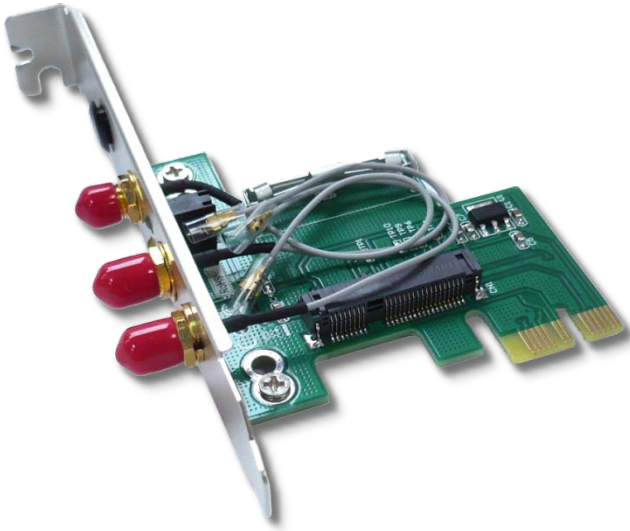

MP2H-632458 Package Contents

- **MP2H**

(mPCIe to PCIe adapter ver 2.2) x1
with IPX to RP-SMA cable x3