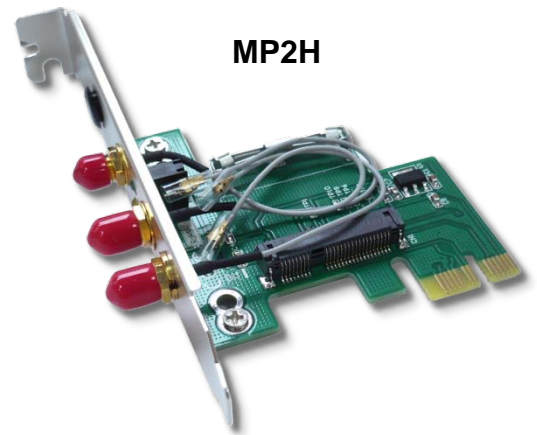

MP2H

u.FL/IPX (Mini-PCI) to RP-SMA pigtail WiFi RF cable adapter

NOTICE:

- No driver CD accompanied.
- Make sure you download and install the proper driver before you install the adapter.
- On-board diversity support for systems designed with Three antennas

As a New manufacturer of quality computer connectivity products since 2009/Mar, BPLUS technology brings to market a broad range of upgrade products. These products bridge the connection between Desktop/Notebook systems and external peripherals.

Address: 5F, NO. 63, ZHOU-TZYY
ST., NEI-HU, TAIPEI, TAIWAN, R.O.C
Tel: 886-2-77210550 Fax: 886-2-87974200
Email: sales@bplus.com.tw
<http://www.bplus.com.tw>