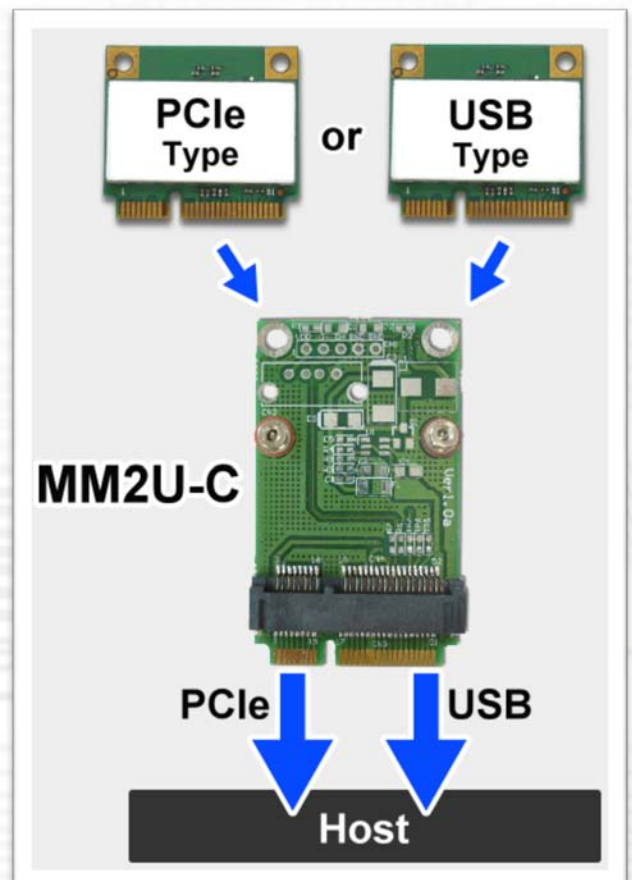

# Half to Full miniCard Adapter

MM2U-C

The MM2U-C half to full mini card is a converter tool for minicard interface.

This module allows you to use your half mini card in the full mini card slot.

It's especially designed to save valuable labor and time in the production environment.

## Function:

- Supports half mini card to full size minicard slot
- High quality connectors for long service life
- Supports both PCIe and USB interface minicard.

## System Requirements:

- MiniCard full size slot

**Dimension:** Width 30mm, Length 51mm, PCB Thickness 1.0mm Max

As a New manufacturer of quality computer connectivity products since 2009/Mar, BPLUS technology brings to market a broad range of upgrade products. These products bridge the connection between Desktop/Notebook systems and external peripherals.