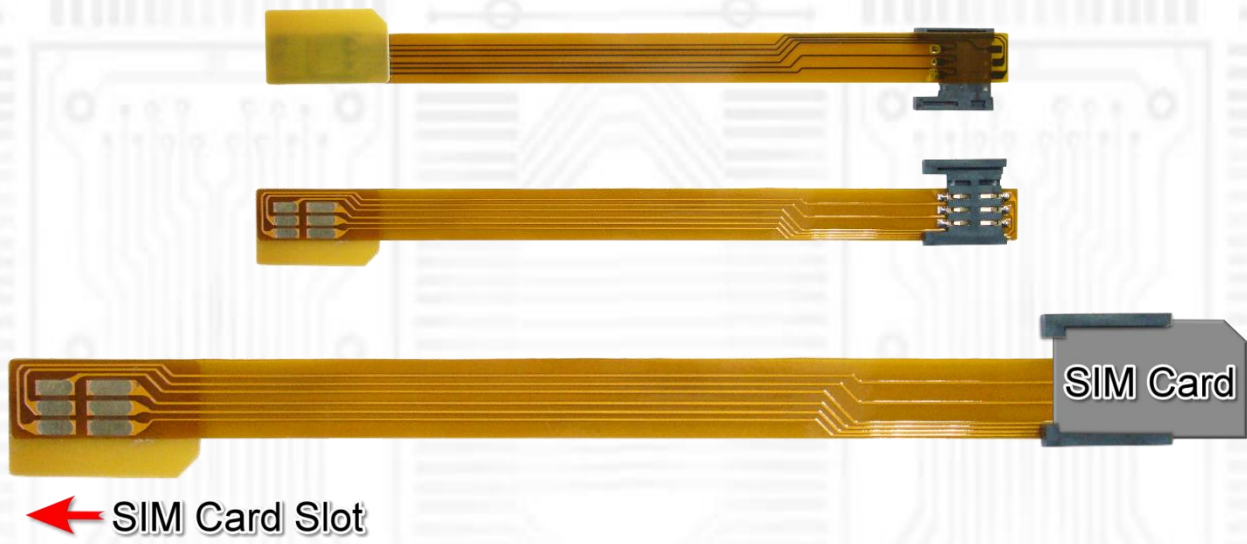

KZ-B10 (SIM Card Adapter)

KZ-B10 / KZ-B12 Comparison

Different direction

As a New manufacturer of quality computer connectivity products since 2009/Mar, BPLUS technology brings to market a broad range of upgrade products. These products bridge the connection between Desktop/Notebook systems and external peripherals.

KZ-B10

Different direction

KZ-B17

125mm

As a New manufacturer of quality computer connectivity products since 2009/Mar, BPlus Technology brings to market a broad range of upgrade products. These products bridge the connection between Desktop/Notebook systems and external peripherals.