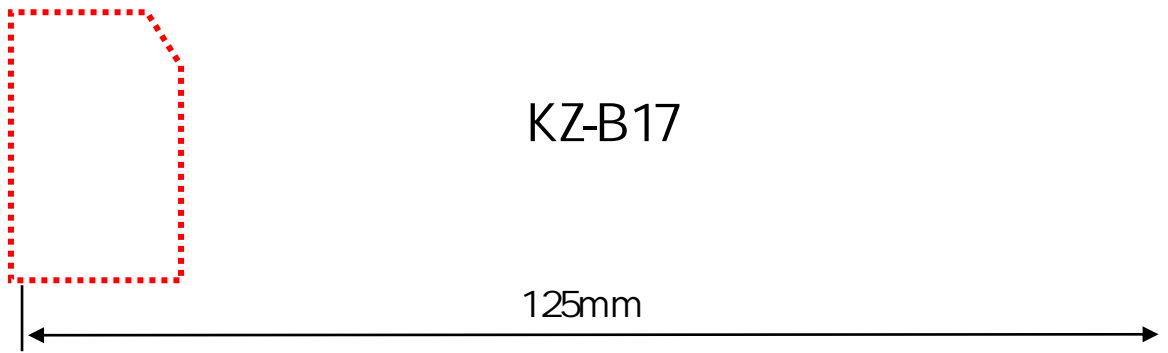

As a New manufacturer of quality computer connectivity products since 2009/Mar, BPlus Technology brings to market a broad range of upgrade products. These products bridge the connection between Desktop/Notebook systems and external peripherals.

Address: F-1, NO.88 ZHOU-TZYY ST., NEI-HU, TAIPEI, TAIWAN, R.O.C
TEL: +886-2-7736-0128
FAX: +886-2-7736-0126
Email: sales@bplus.com.tw
http://www.Bplus.com.tw