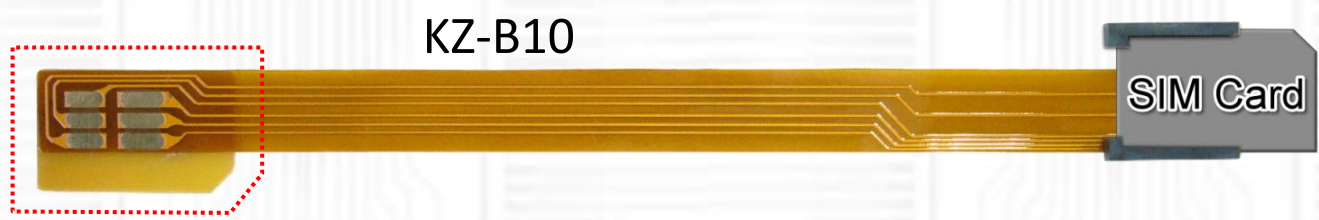

KZ-B10 (SIM Card Adapter)

KZ-B10 / KZ-B12 Comparison

Different direction

As a New manufacturer of quality computer connectivity products since 2009/Mar, BPLUS technology brings to market a broad range of upgrade products. These products bridge the connection between Desktop/Notebook systems and external peripherals.

KZ-B10

Different direction

KZ-B17

125mm

As a New manufacturer of quality computer connectivity products since 2009/Mar, BPlus Technology brings to market a broad range of upgrade products. These products bridge the connection between Desktop/Notebook systems and external peripherals.