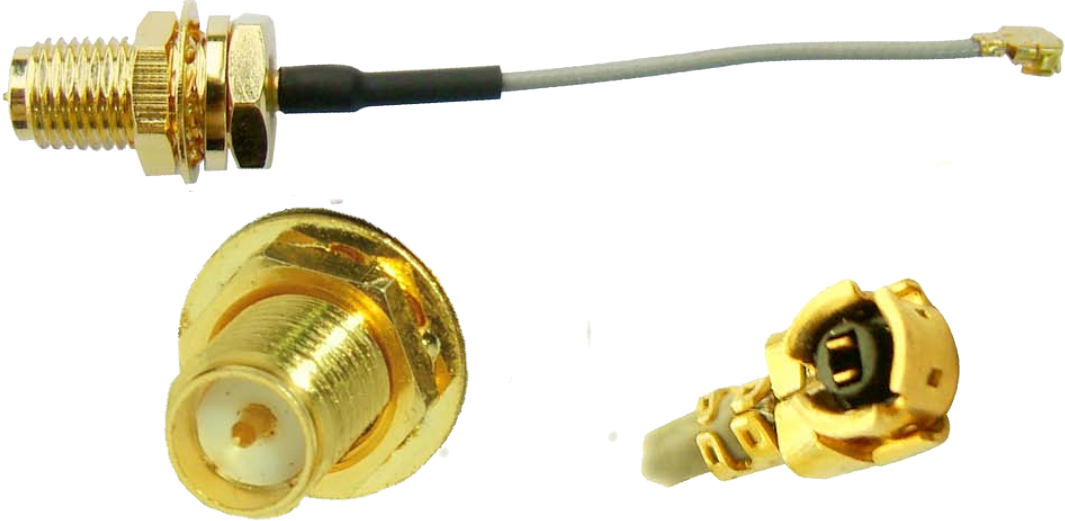

RP-SMA IPX 8cm

U.fl / IPX to RP-SMA female pigtail for wifi RF cable adapter

SMA IPX 8cm

U.fl / IPX to SMA female pigtail for WiFi RF cable adapter

1	Frequency Range	2400 - 2483 MHz / 5100 - 5900 MHz
2	Impedance	50 Ω
3	Connector (PCIe)	U.fl (IPX)
4	Connector	RP SMA female Plug with nut connector default SMA female Plug with nut connector
5	Optional Cable	1.13 cable
6	Optional Length	8cm

RP-SMA

SMA

U.fl (IPX)