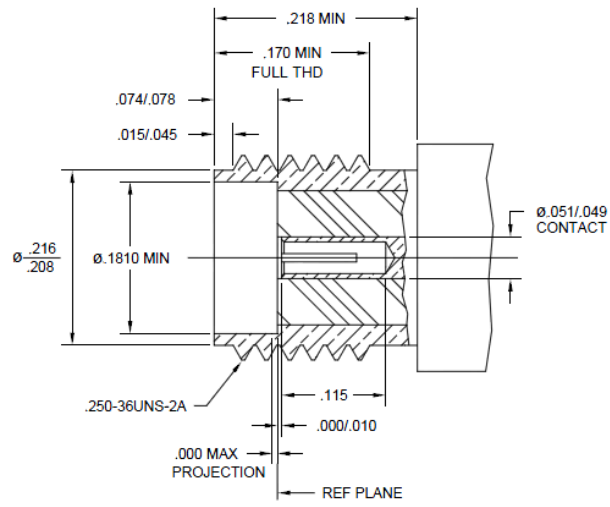

RP-SMA IPX 8cm

U.fl / IPX to RP-SMA female pigtail for wifi RF cable adapter

SMA IPX 8cm

U.fl / IPX to SMA female pigtail for WiFi RF cable adapter

1	Frequency Range	2400 - 2483 MHz / 5100 - 5900 MHz
2	Impedance	50 Ω
3	Connector (PCIe)	U.fl (IPX)
4	Connector	RP SMA female Plug with nut connector default SMA female Plug with nut connector
5	Optional Cable	1.13 cable
6	Optional Length	8cm

RP-SMA

SMA

U.fl (IPX)