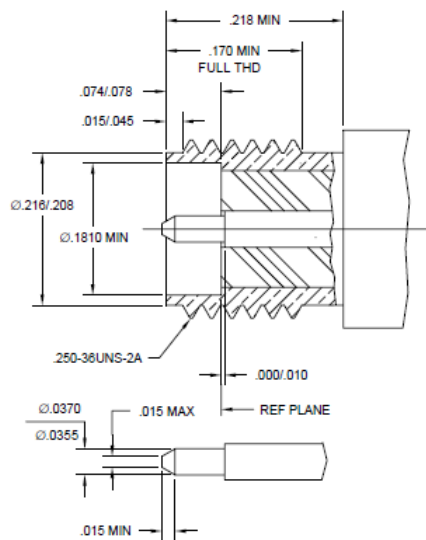

RP-SMA IPX 8cm

U.fl / IPX to RP-SMA female pigtail for wifi RF cable adapter

SMA IPX 8cm

U.fl / IPX to SMA female pigtail for WiFi RF cable adapter

1	Frequency Range	2400 - 2483 MHz / 5100 - 5900 MHz
2	Impedance	50 Ω
3	Connector (PCIe)	U.fl (IPX)
4	Connector	RP SMA female Plug with nut connector default SMA female Plug with nut connector
5	Optional Cable	1.13 cable
6	Optional Length	8cm

RP-SMA

SMA

U.fl (IPX)