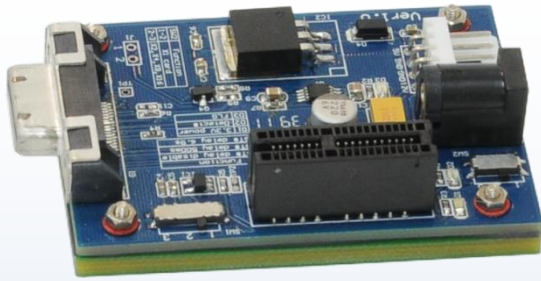

DB5L (PCIE x1 to PCI Express Adapter)

The DB5L PCIE x1 to full mini card is a converter tool for minicard interface.

This module allows you to use your Molex PCI-E cable in the mini card slot.

It's especially designed to save valuable labor and time in the production environment.

Function

- Supports PCIE x1 to PCI express minicard slot
- Power LED, Status LED
- Design a Molex 749603018 High quality connectors for long service life
- Support Molex 0799250001 TDP® (Triad® Differential Pair) PCIe x1 Cable Assembly, 18 Circuit, 1.00m (3.281') Length, 4-40 Jackscrew

System Requirements:

- PCI express slot
- molex 799250001 cable

As a New manufacturer of quality computer connectivity products since 2009/Mar, BPLUS technology brings to market a broad range of upgrade products. These products bridge the connection between Desktop/Notebook systems and external peripherals.

DB5L Package Contents

DB5L
(PCIe x1 to PCI express adapter) x1

ADP
(Mini PCI-E / PCI-E adapter ver1.0) x1

PM3P
(PCIe x1 to PCI express minicard adapter ver1.2) x1

SWEX
(ATX Power Supply Power-On Switch ver1.1) x1