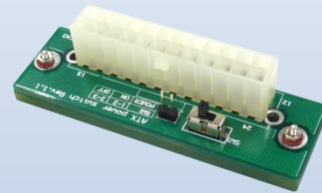

DB5L (PCIE x1 to PCI Express Adapter)

The DB5L PCIE x1 to full mini card is a converter tool for minicard interface.

This module allows you to use your Molex PCI-E cable in the mini card slot.

It's especially designed to save valuable labor and time in the production environment.

Function

- Supports PCIE x1 to PCI express minicard slot
- Power LED, Status LED
- Design a Molex 749603018 High quality connectors for long service life
- Support Molex 0799250001 TDP® (Triad® Differential Pair) PCIe x1 Cable Assembly, 18 Circuit, 1.00m (3.281') Length, 4-40 Jackscrew

DB5L Package Contents

DB5L
(PCIe x1 to PCI express adapter) x1

ADP
(Mini PCI-E / PCI-E adapter ver1.0) x1

PM3P
(PCIe x1 to PCI express minicard adapter ver1.2) x1

SWEX
(ATX Power Supply Power-On Switch ver1.1) x1