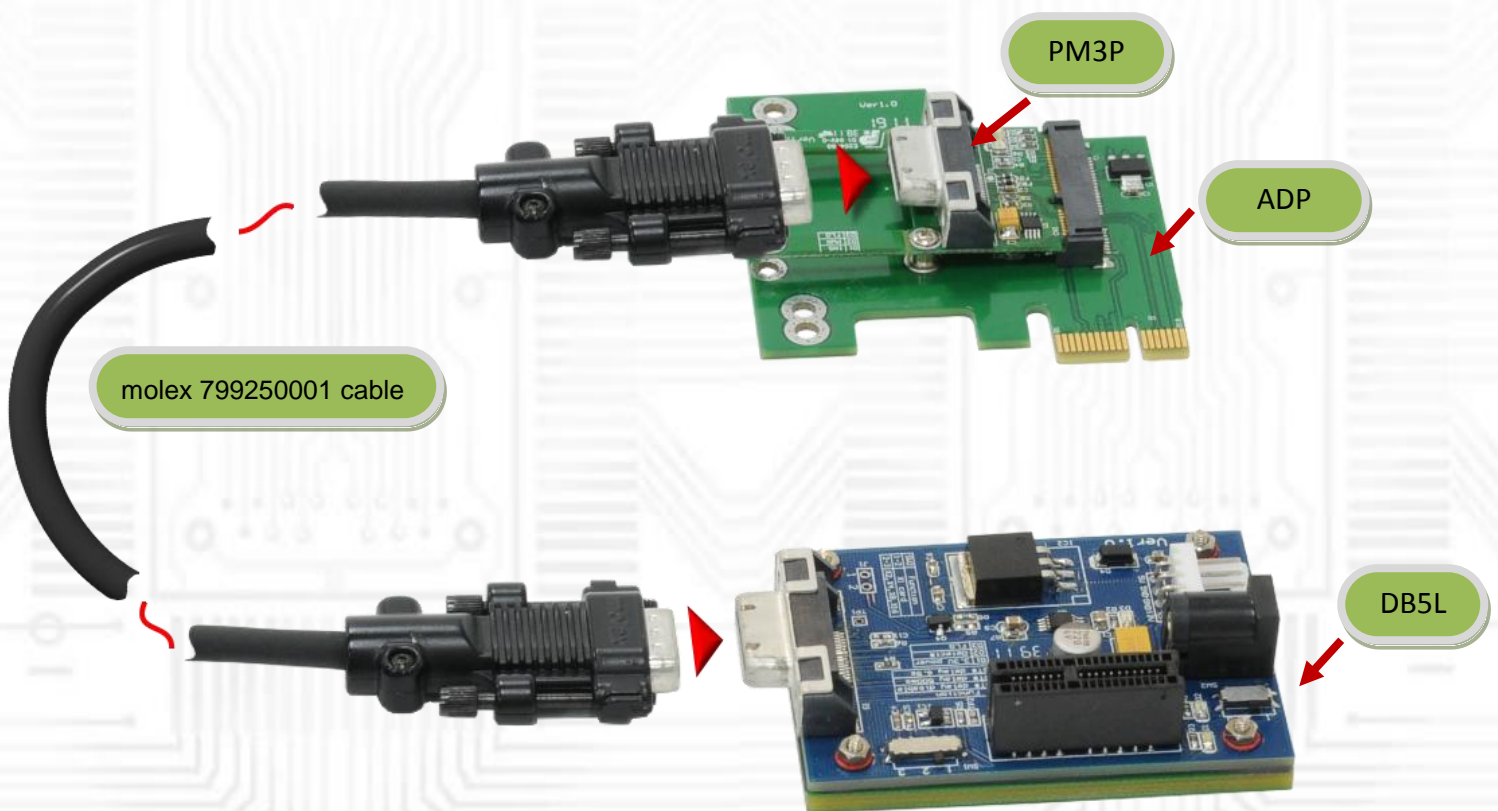

DB5L (PCIE x1 to PCI Express Adapter)

The DB5L PCIE x1 to full mini card is a converter tool for minicard interface.

This module allows you to use your Molex PCI-E cable in the mini card slot.

It's especially designed to save valuable labor and time in the production environment.

Function

- Supports PCIE x1 to PCI express minicard slot
- Power LED, Status LED
- Design a Molex 749603018 High quality connectors for long service life
- Support Molex 0799250001 TDP® (Triad® Differential Pair) PCIe x1 Cable Assembly, 18 Circuit, 1.00m (3.281') Length, 4-40 Jackscrew

System Requirements:

- PCI express slot
- molex 799250001 cable

As a New manufacturer of quality computer connectivity products since 2009/Mar, BPLUS technology brings to market a broad range of upgrade products. These products bridge the connection between Desktop/Notebook systems and external peripherals.

DB5L Package Contents

DB5L
(PCIe x1 to PCI express adapter) x1

ADP
(Mini PCI-E / PCI-E adapter ver1.0) x1

PM3P
(PCIe x1 to PCI express minicard adapter ver1.2) x1

SWEX
(ATX Power Supply Power-On Switch ver1.1) x1