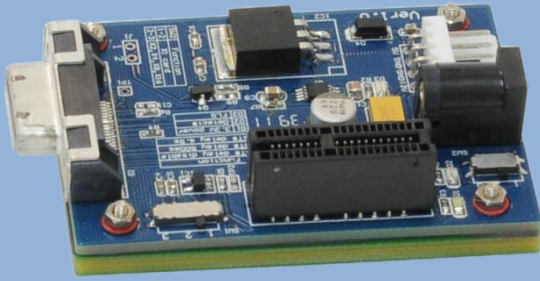

DB5L (PCIE x1 to PCI Express Adapter)

The DB5L PCIE x1 to full mini card is a converter tool for minicard interface.

This module allows you to use your Molex PCI-E cable in the mini card slot.

It's especially designed to save valuable labor and time in the production environment.

Function

- Supports PCIE x1 to PCI express minicard slot
- Power LED, Status LED
- Design a Molex 749603018 High quality connectors for long service life
- Support Molex 0799250001 TDP® (Triad® Differential Pair) PCIe x1 Cable Assembly, 18 Circuit, 1.00m (3.281') Length, 4-40 Jackscrew