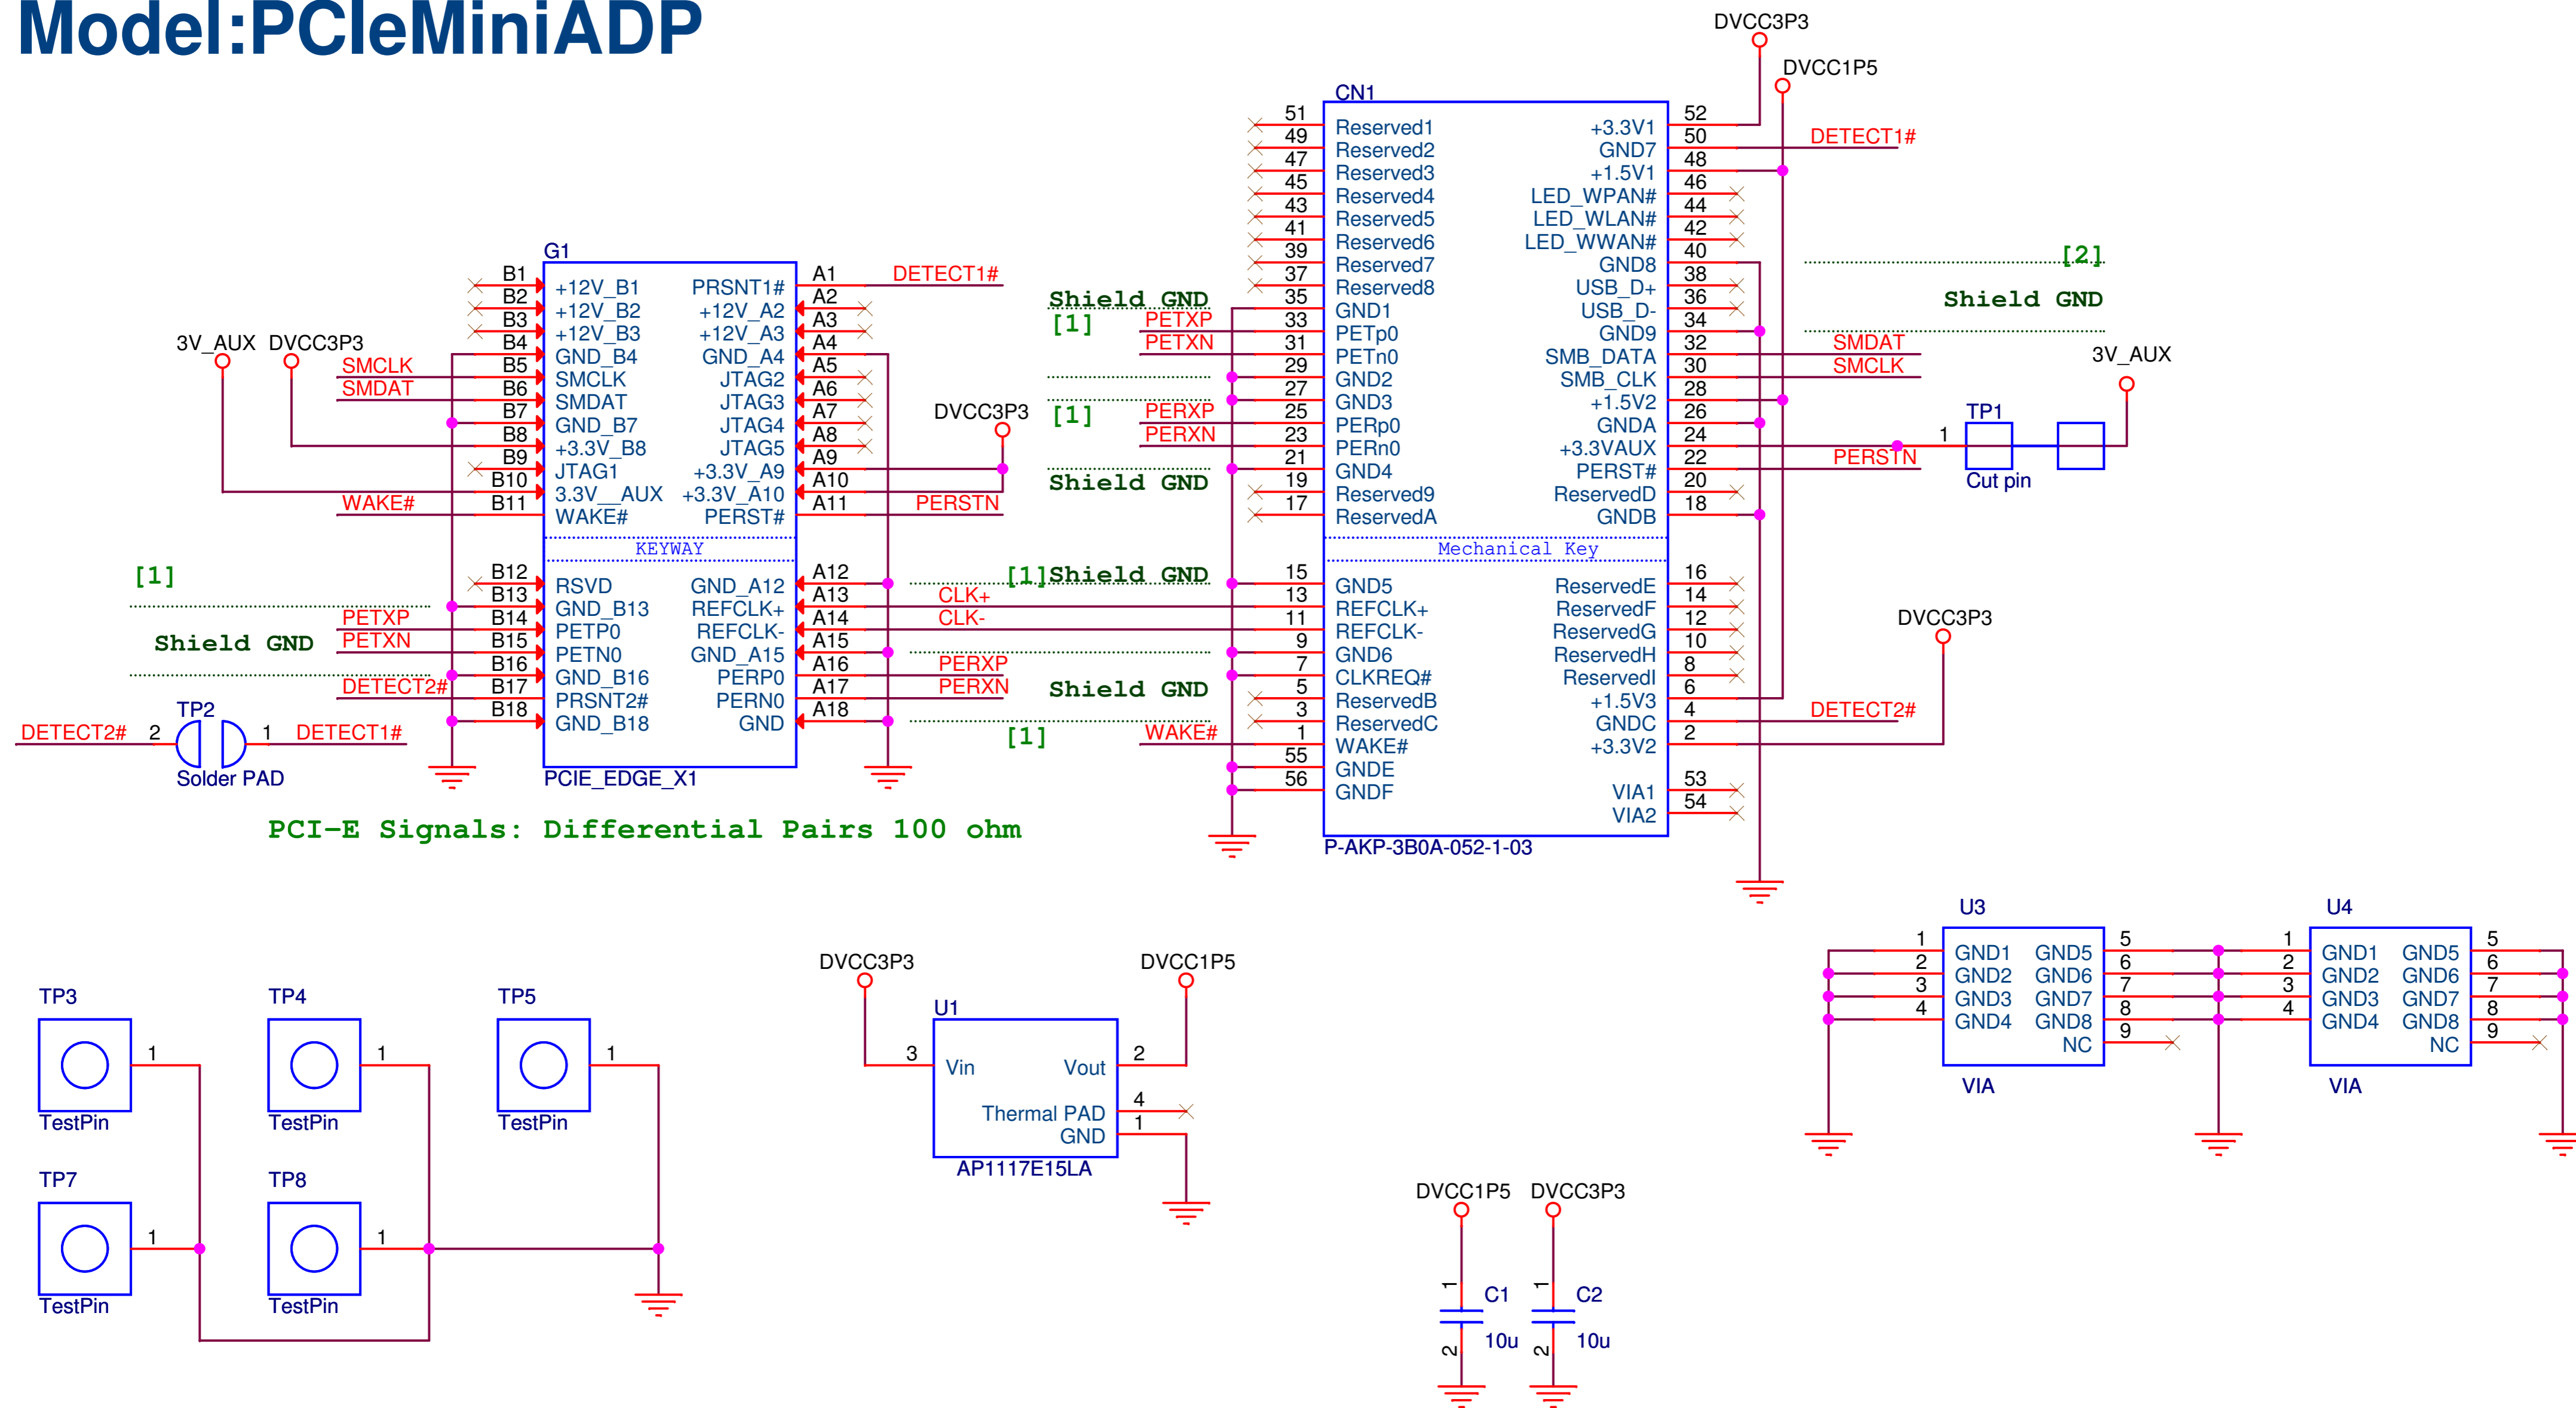

# Model:PCleMiniADP

Model:PCleMiniADP			
Title		PCI-E to Mini PCI-E Adapter by Teddy Lai	
Size A4	Document Number	Rev	
	PCleMiniADP	1.0	
Date:	Monday, April 18, 2011	Sheet	1 of 1